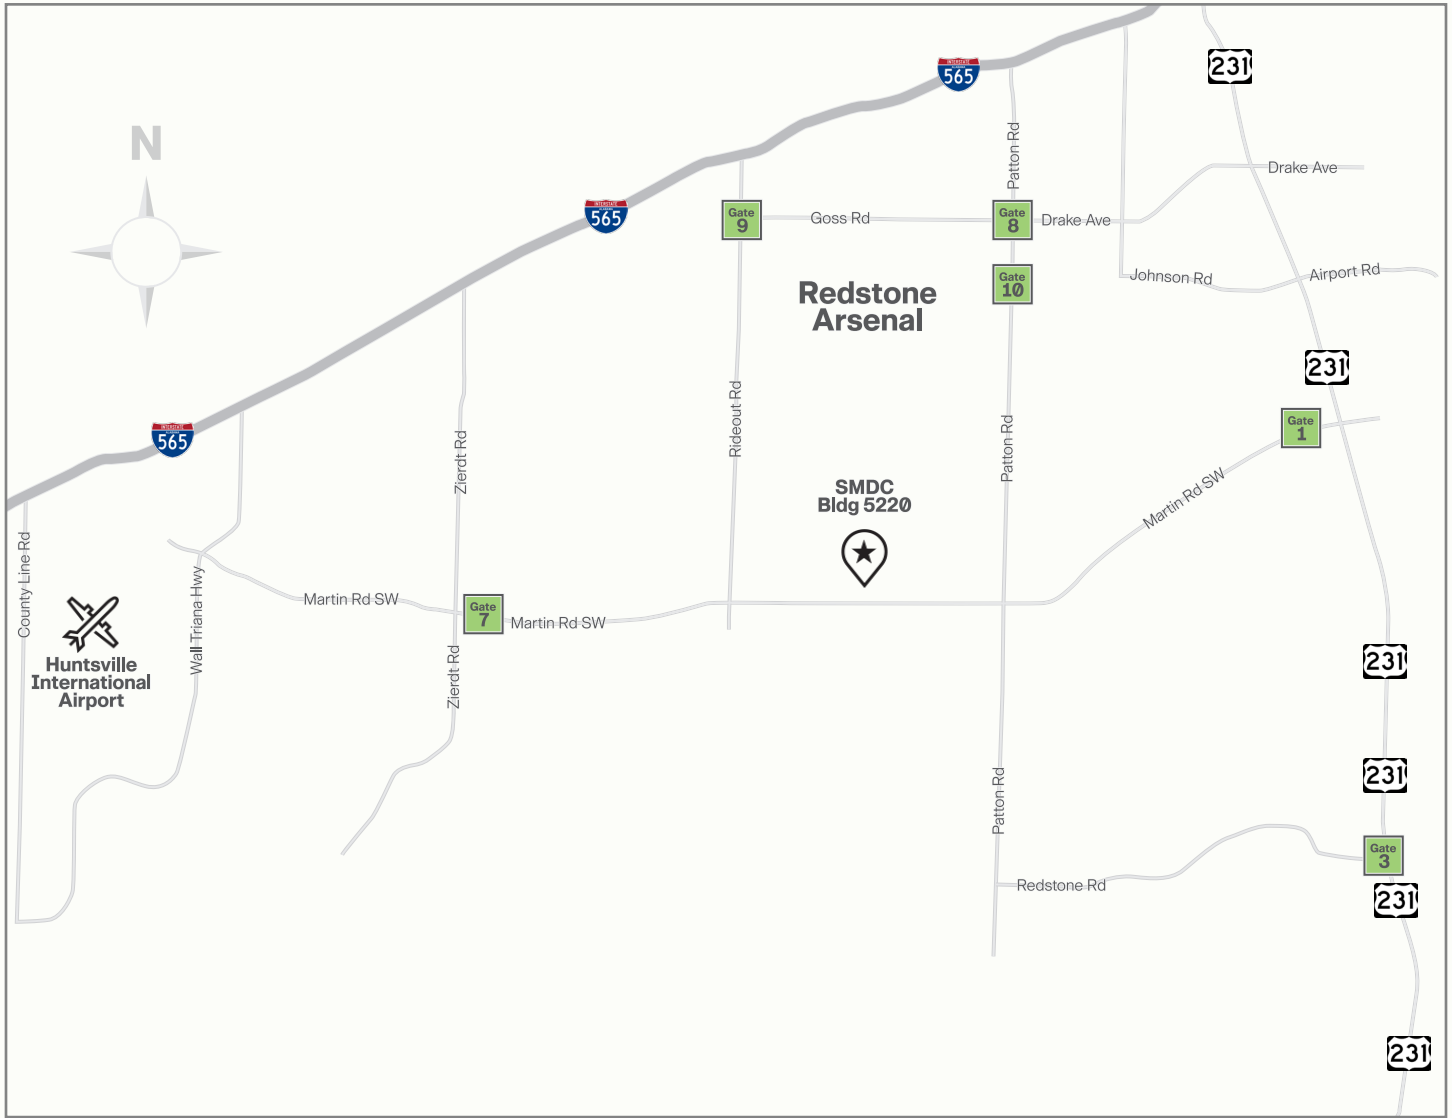

# USASMDC Printable Map

### Gate 9 | Rideout Road | MAIN GATE | Open 24/7

Visitor Control Center located enroute to Gate 9

Open 7 a.m. to 3 p.m., Monday - Friday (closed on Federal Holidays)

### Gate 1 | Martin Road (East) | Open 5:30 a.m. - 9 p.m., Monday - Friday (closed on Federal Holidays)

Gate 1 Truck lane | Open 5:30 a.m. - 1 p.m., Monday - Friday (closed on Federal Holidays)

### Gate 7 | Martin Road (West) | Open 5:30 a.m. - 9 p.m., Monday - Friday (closed on Federal Holidays)