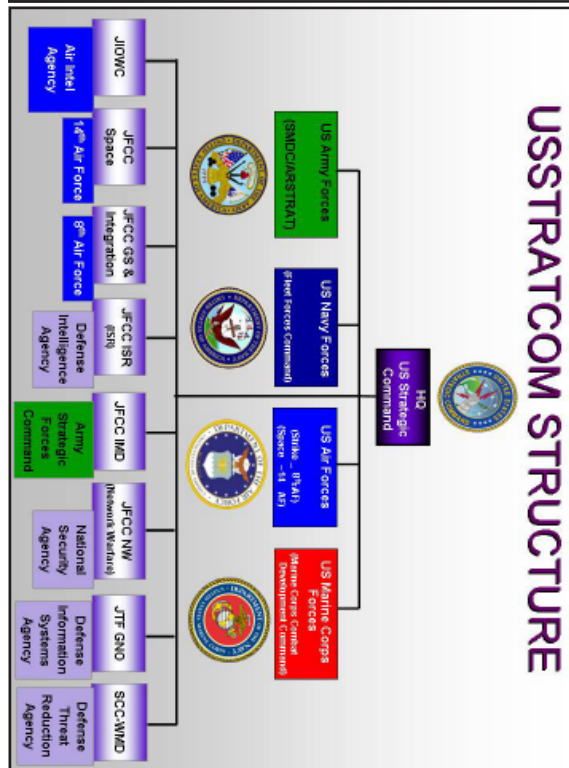

Army Campaign Plan Specified Tasks

- SMDC/ARSTRAT supports combatant commanders as the Army proponent for planning, integration, control and coordination of Army forces and capabilities in support of USSTRATCOM's mission areas: Space, Global Strike, ISR, Information Operations, Global Network Operations, Strategic Deterrence, Combating Weapons of Mass Destruction, and Integrated Missile Defense.

- SMDC/ARSTRAT supports combatant commanders as the Army integrator for global missile defense.

- SMDC/ARSTRAT supports combatant commanders as the Army specified proponent for space and ground-based midcourse defense.

- SMDC/ARSTRAT supports the Army with developing and transitioning advanced technology to provide material solutions to the current and future force.

U.S. Army Space and Missile Defense Command/
U.S. Army Forces Strategic Command
Public Affairs Office — (256) 955-3887
<http://www.smdc.army.mil>
Dist A: Approved for public release; distribution unlimited
May 2008