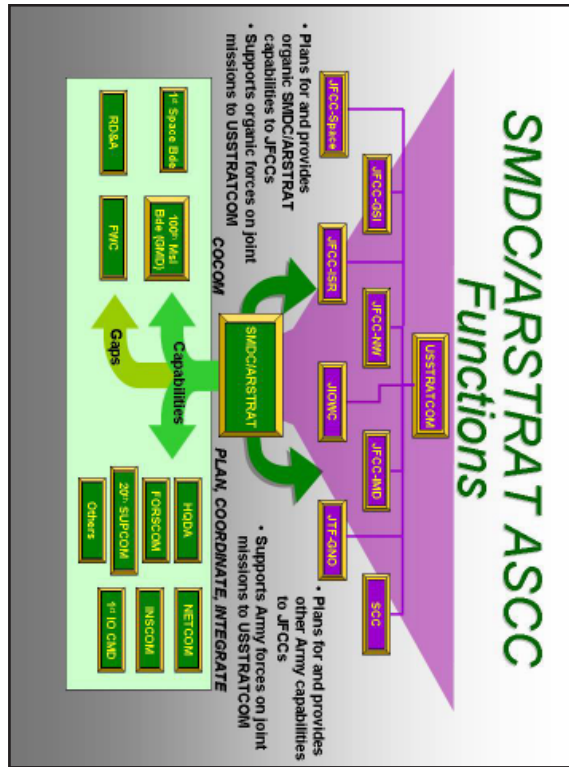

Army Campaign Plan Specified Tasks

- SMDC/ARSTRAT supports combatant commanders as the Army proponent for planning, integration, control and coordination of Army forces and capabilities in support of USSTRATCOM's mission areas: Space, Global Strike, ISR, Information Operations, Global Network Operations, Strategic Deterrence, Combating Weapons of Mass Destruction, and Integrated Missile Defense.

- SMDC/ARSTRAT supports combatant commanders as the Army integrator for global missile defense.

- SMDC/ARSTRAT supports combatant commanders as the Army specified proponent for space and ground-based midcourse defense.

- SMDC/ARSTRAT supports the Army with developing and transitioning advanced technology to provide material solutions to the current and future force.

U.S. Army Space and Missile Defense Command/
U.S. Army Forces Strategic Command
Public Affairs Office — (256) 955-3887
<http://www.smdc.army.mil>
Dist A: Approved for public release; distribution unlimited
May 2008